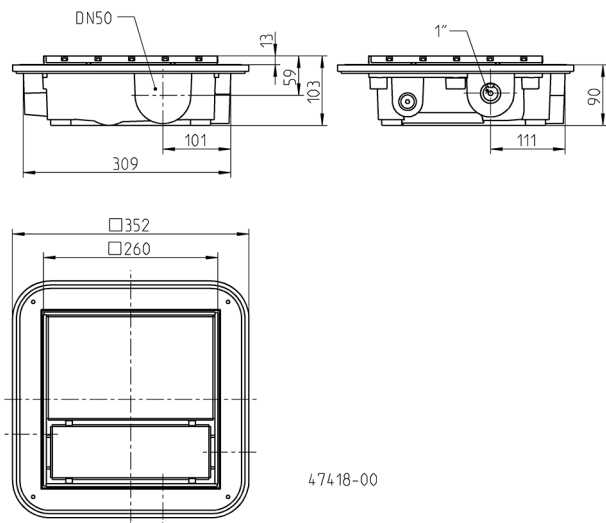

Set into the screed, the Plancofix Plus forms the floor drain in tiled showers. The incoming water is pumped to the nearest downpipe through a 1 inch pressure pipe. The transfer point into the downpipe must be at least 25 cm above the Plancofix.

The inflow from the shower can enter either directly from above through the floor drain, or from the side through a connecting branch.

The Plancofix plus has a smaller motor, which allows the a lower installation depth of 9 cm including the insulation tray. It is recommended for installation situations where only very low heights must be overcome.

MECHANICAL DATA

Pump	Horizontal, single-stage	Pressure outlet	1" IG
Mounted circuit	Yes	Weight	4 kg

ELECTRICAL DATA

Voltage	1/N/PE~230 V	Wires	3G0,75 GR
Motor rating P1	30 W	Winding thermostat	Yes
Current	0.2 A	Motor protection	Installed in the winding
Power line	5m H05VV-F	Plug	Without

PLANCOFIX PLUS

Type	Code No.
Plancofix plus	JP47014

Dimensions Plancofix plus (mm)

Example of installation