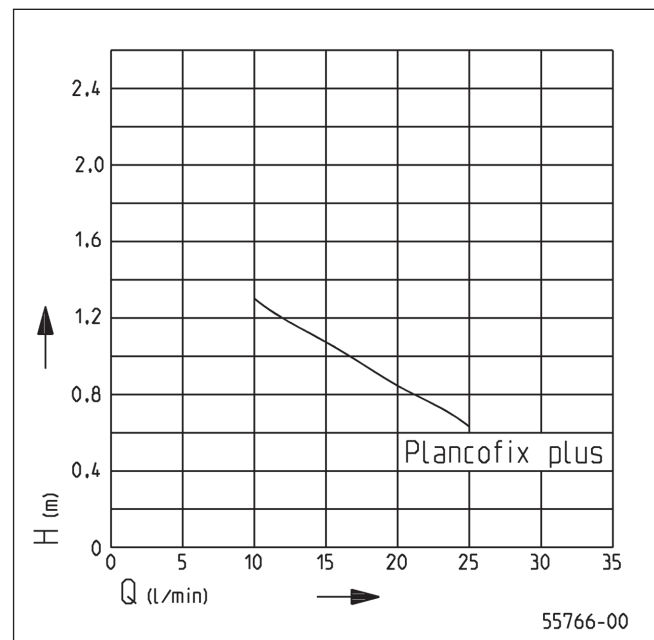

PERFORMANCE

Type	Delivery head H [m]	0.5	1	1.3
Plancofix plus	Flow rate Q [l/min]	26	16	10

Specifications can be changed without notice. Performance subject to ISO 9906 tolerances.